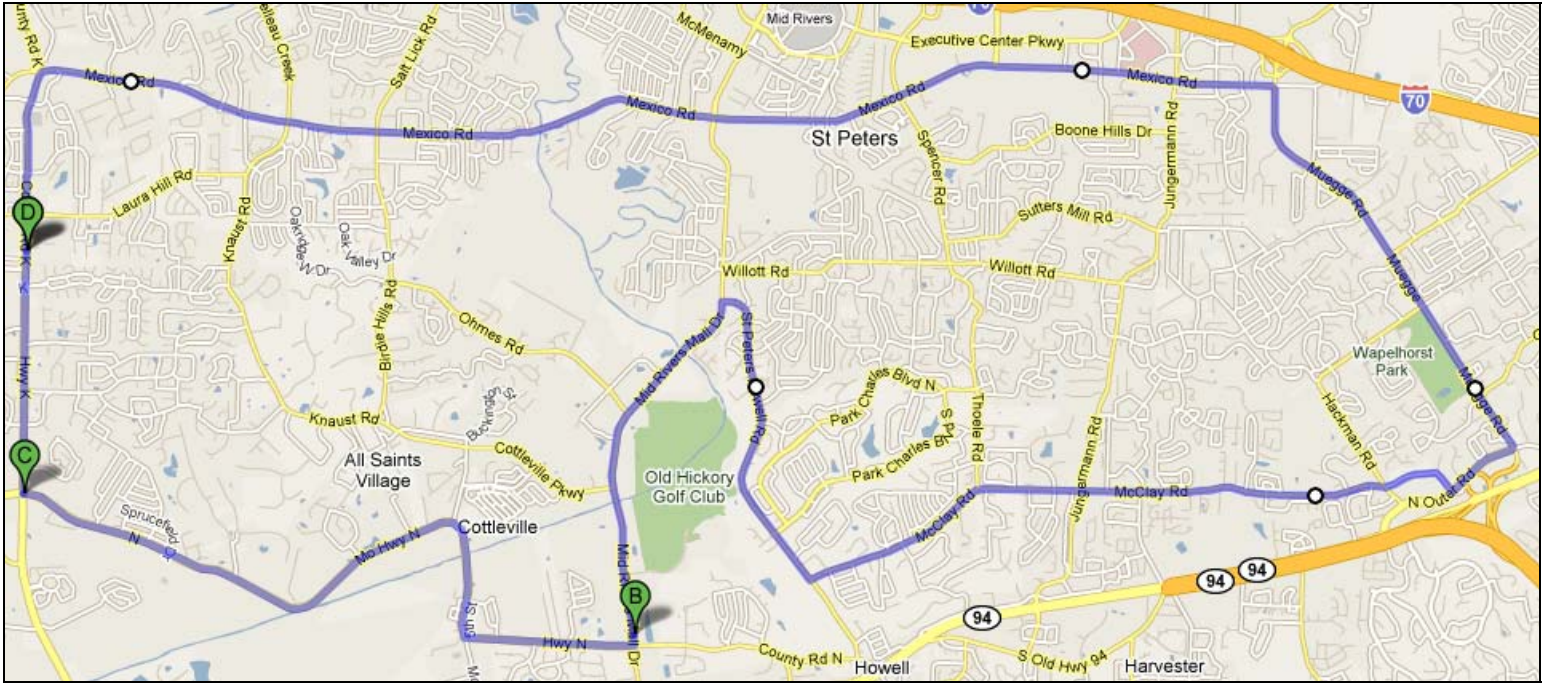

Rolling Tea Party – 04/03/2010 - Route
Start at Target parking lot 2300 Hwy K, O'Fallon, MO 63376
Two Passes Through Route / End at K&N Rally

Route (1st Leg)

- Leaving Target, turn Right on Hwy K and go 1.0 Mile
- Turn Right onto Mexico Rd and go 7.3 Miles
- Turn Right onto Muegge Rd and go 2.5 Miles
- Turn Right onto Old Highway 94 and go 0.5 Mile
- Turn Right onto McClay Rd and go 3.9 Miles
- Turn Right onto St. Peters Howell Rd and go 1.9 Miles
- Turn Left onto Mid Rivers Mall Dr and go 2.2 Miles
- Turn Right onto Highway N and IMMEDIATELY Turn Right Into Schnucks Parking Lot
- Park Away from Store and Re-Group

Route (2nd Leg)

- Turn Right out of Schnucks onto Highway N and go 4.5 Miles
- Turn Right onto Highway K and go 1.5 Miles to starting point at Target

Repeat Route

- Repeat 1st leg of the route with another stop at the Schnucks at Mid Rivers Mall Dr and Highway N
- Continue on to 2nd leg of the route and the Rolling Tea Party ends at Highway K & N Rally
- We invite you to park and join the K & N Rally